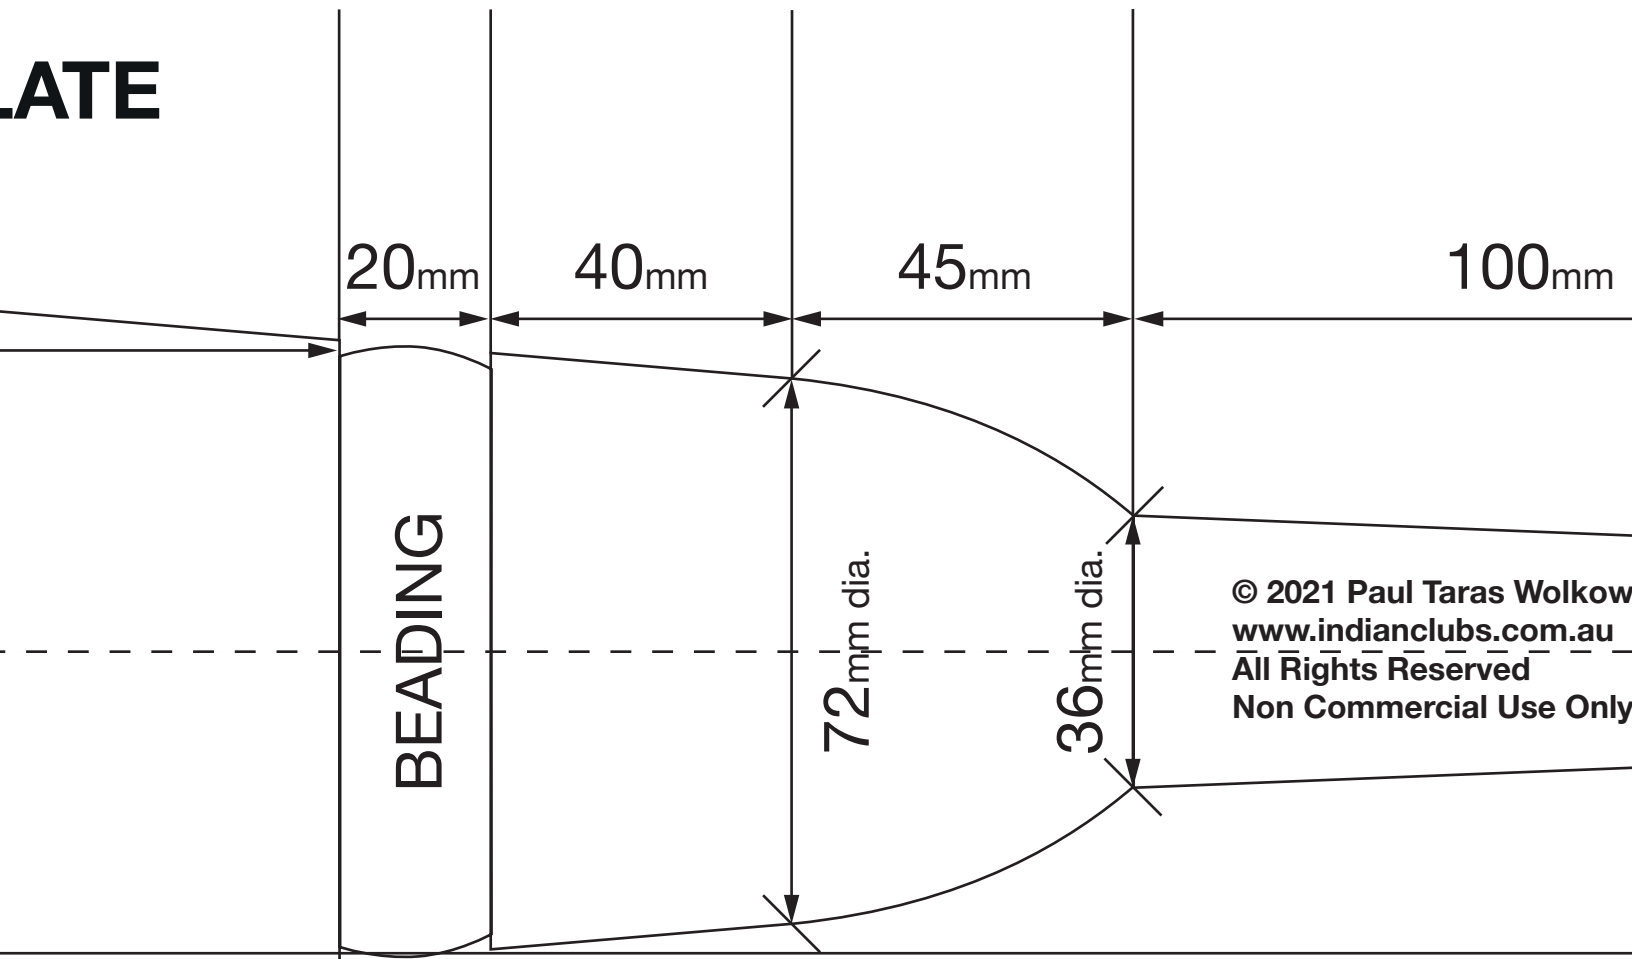

1

PRINT
US
LETTER
PAPER

PER

60mm

20mm

20mm

BEADING

BEADING

2

PERSIAN MEELS TEMPLATE

275mm

20mm

READING

660mm

PRINT
US
LETTER
PAPER

ATE